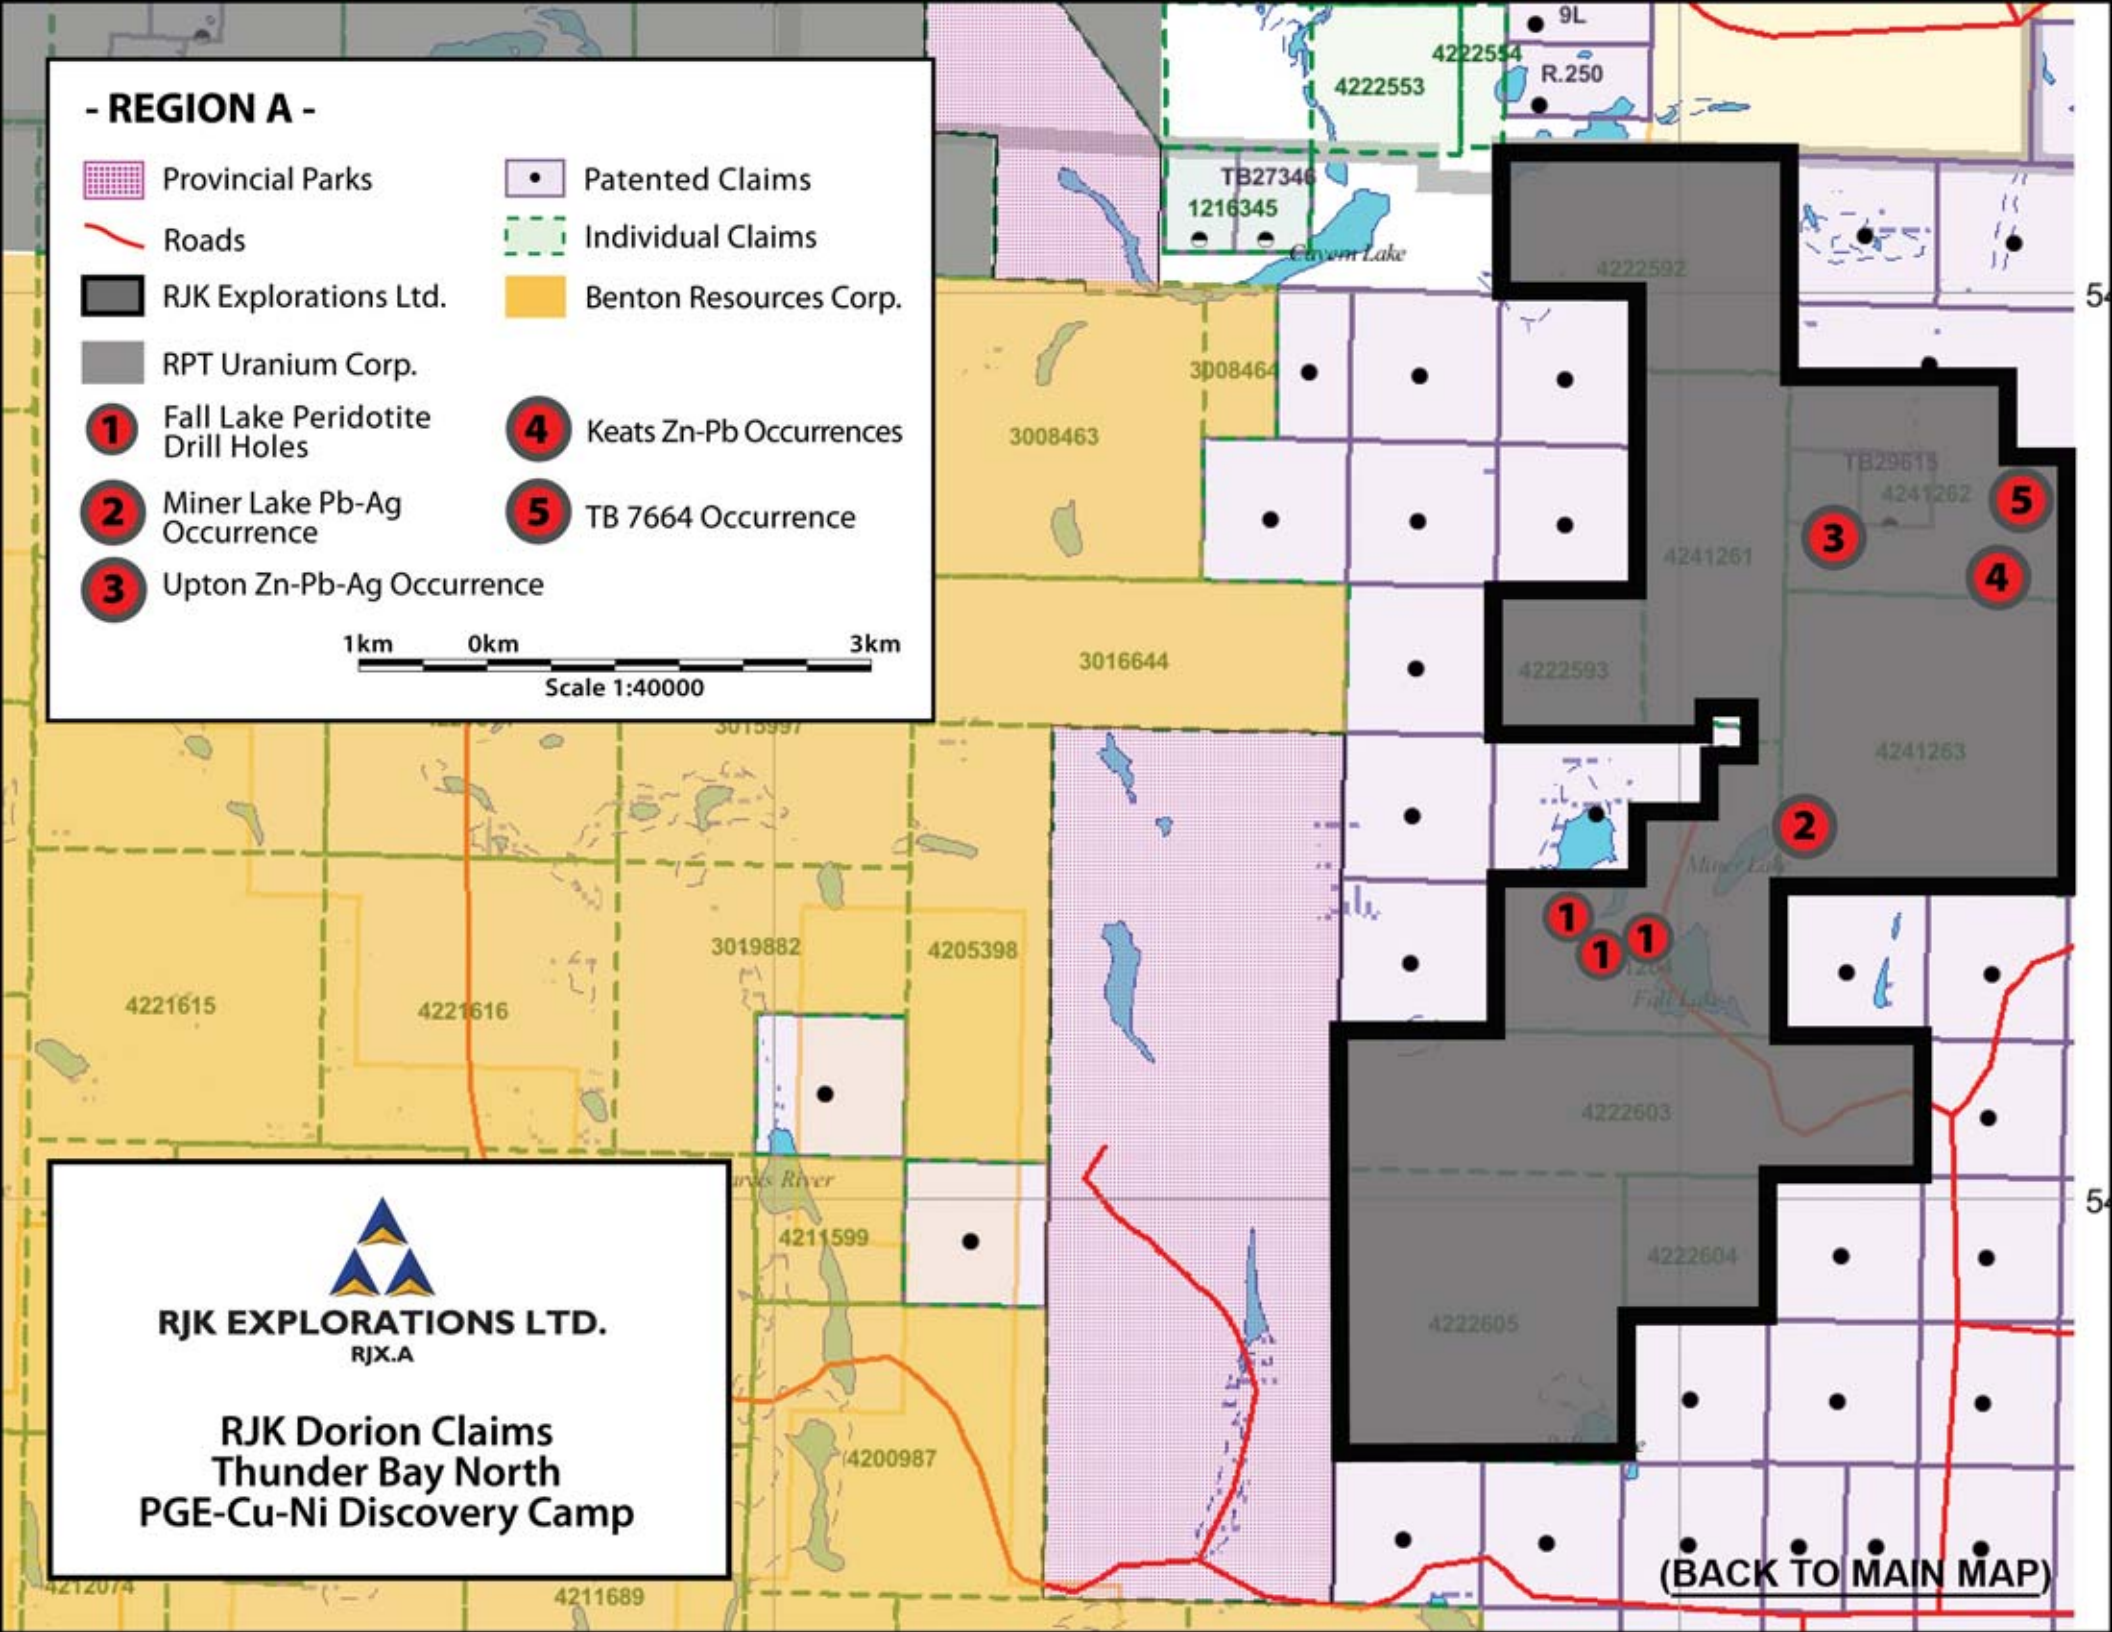

- REGION B -

- REGION A -

GREENWICH LAKE AREA

TARTAN LAKE AREA

DORION

(click to view closeup)

MCTAVISH

Lone Island Lake
Intrusive Complex

MACGREGOR

- REGION A -

- | | |
|---|---|
|  Provincial Parks |  Patented Claims |
|  Roads |  Individual Claims |
|  RJK Explorations Ltd. |  Benton Resources Corp. |
|  RPT Uranium Corp. | |
|  1 Fall Lake Peridotite Drill Holes |  4 Keats Zn-Pb Occurrences |
|  2 Miner Lake Pb-Ag Occurrence |  5 TB 7664 Occurrence |
|  3 Upton Zn-Pb-Ag Occurrence | |

RJK EXPLORATIONS LTD.
RJX.A

**RJK Dorion Claims
Thunder Bay North
PGE-Cu-Ni Discovery Camp**

(BACK TO MAIN MAP)

- REGION B -

- Individual Claims
- Magma Metals (Canada) Ltd.
- Magma Metals Options
- Kennecott Canada Exploration Inc.

**Steepledge Lake
Intrusive Complex**

**Current Lake
Intrusive Complex**

**Lone Island Lake
Intrusive Complex**

Magma Drill Hole:
61.7m of 5.61 g/t Pt+Pd, 0.66% Cu, 0.38% Ni

Kennecott Drill Hole:
10.9m of 2.25 g/t Pt+Pd, 0.46% Cu, 0.25% Ni