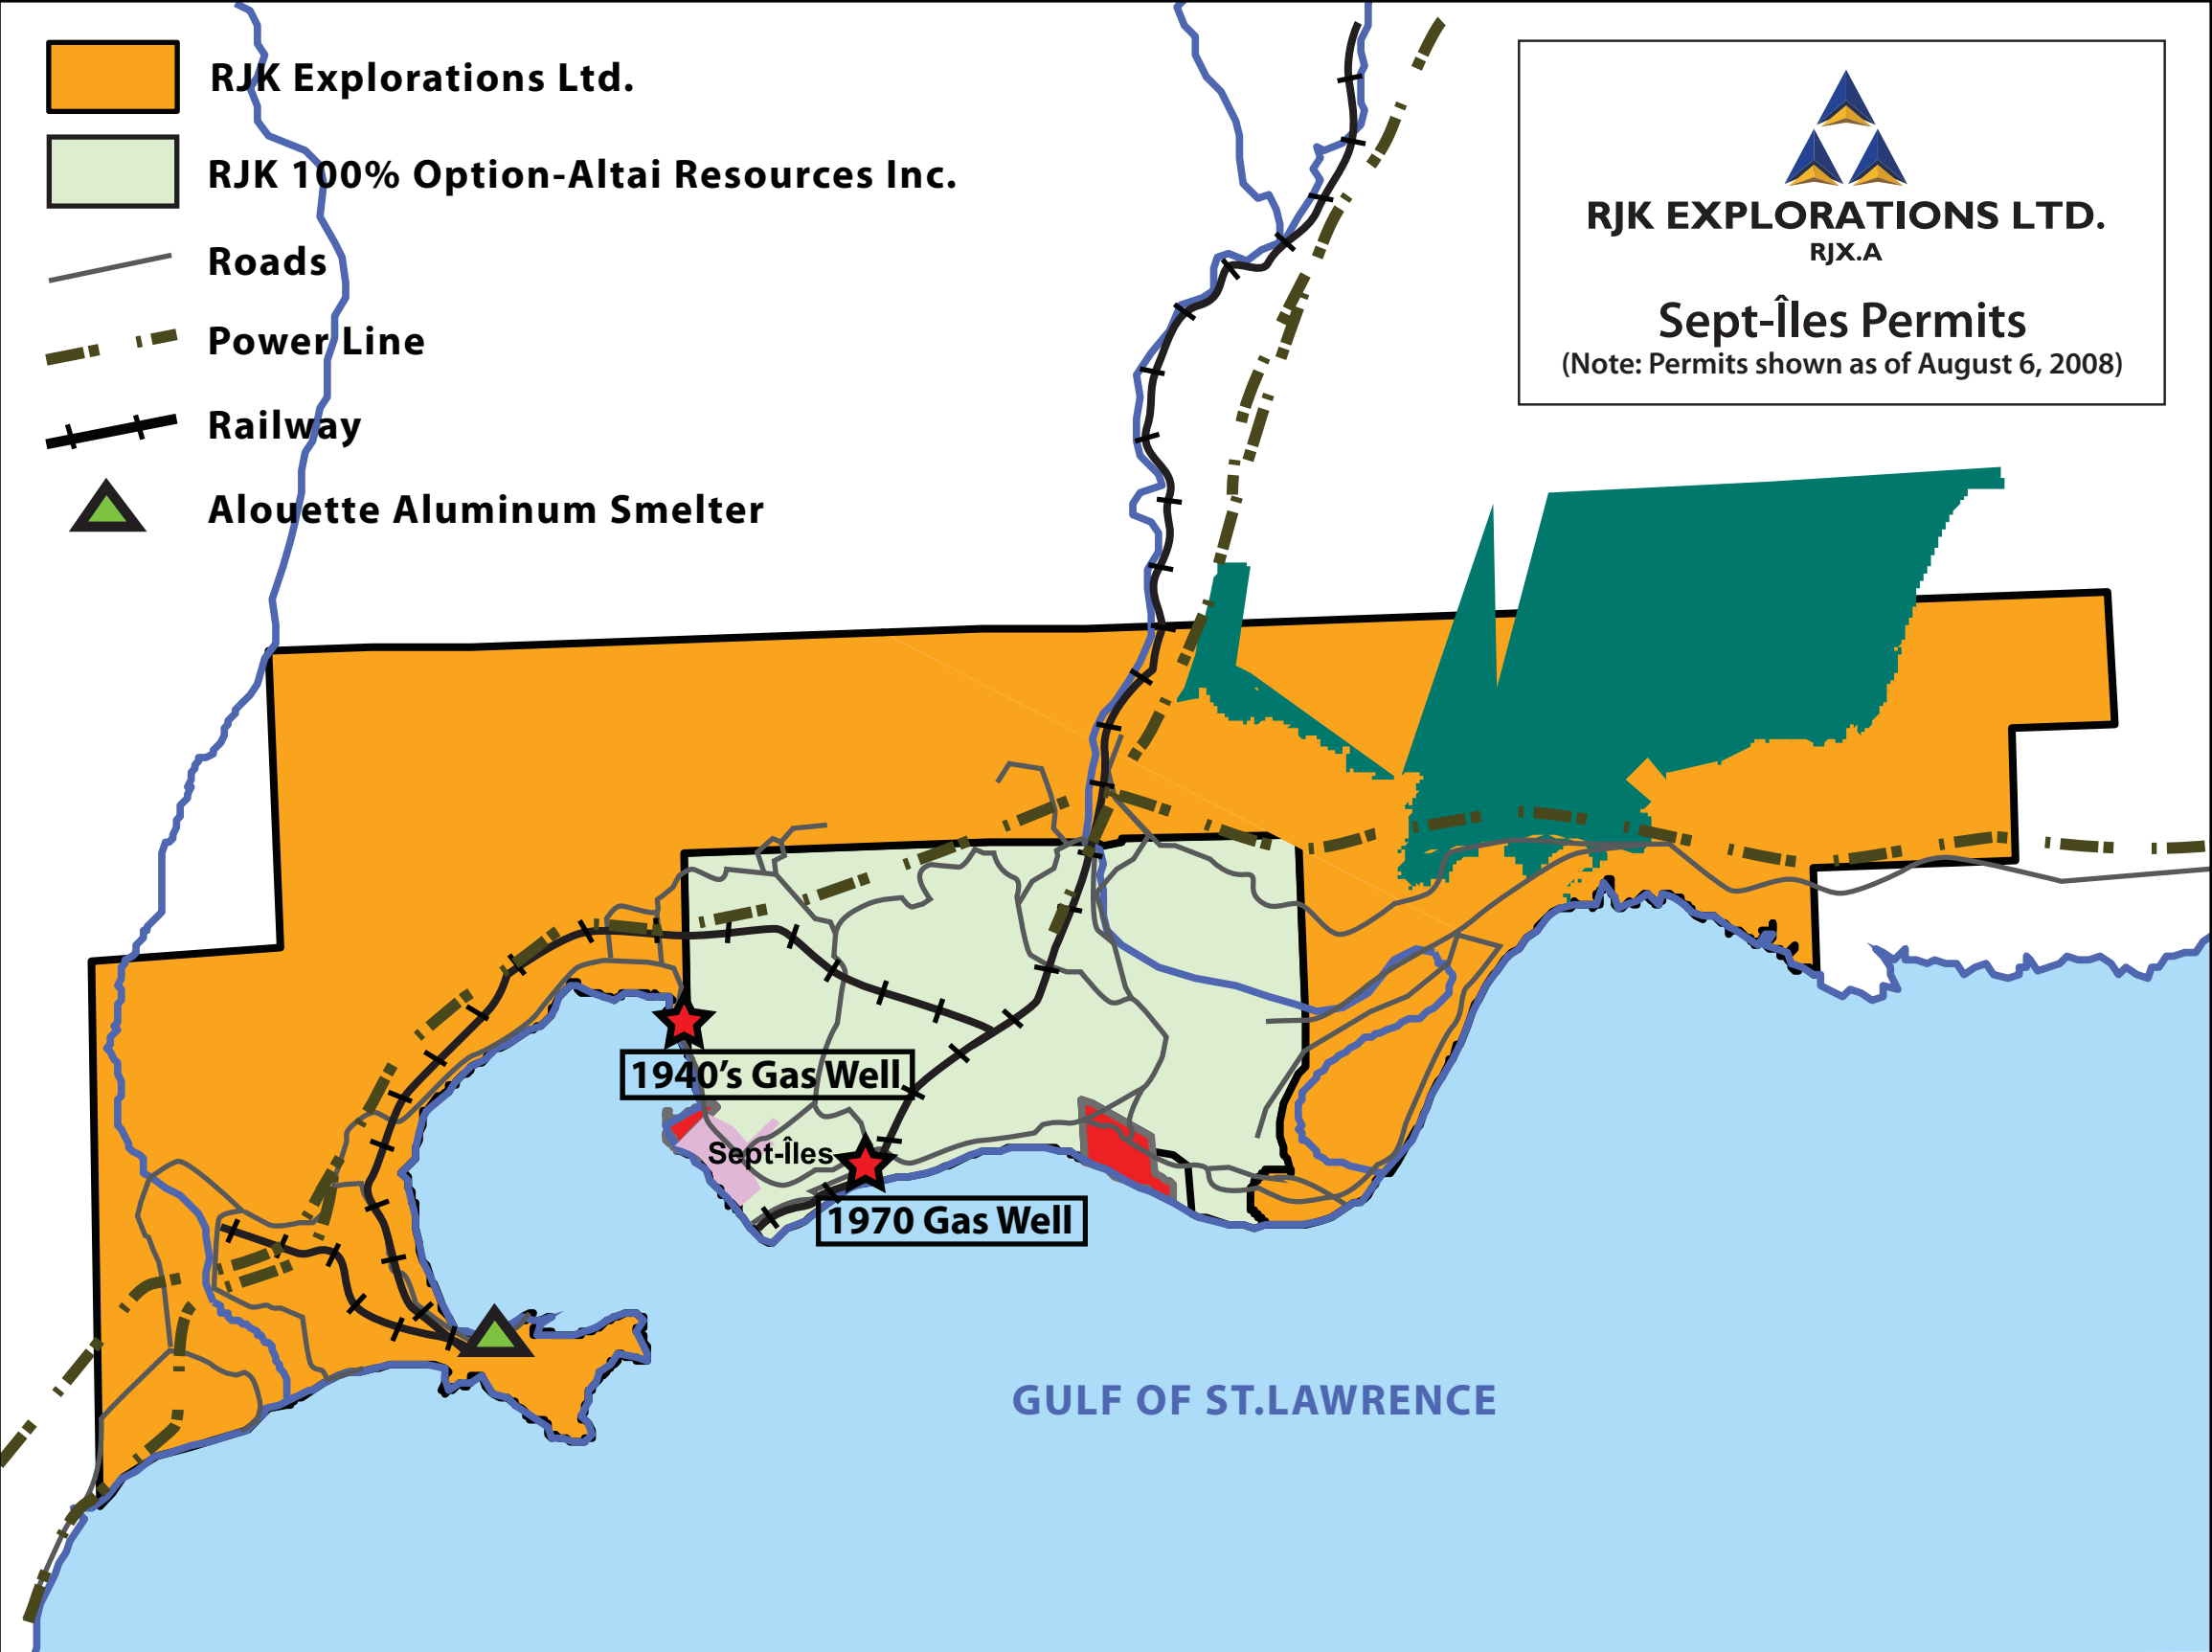

-  RJK Explorations Ltd.
-  RJK 100% Option-Altai Resources Inc.
-  Roads
-  Power Line
-  Railway
-  Alouette Aluminum Smelter

**RJK EXPLORATIONS LTD.**  
RJX.A

**Sept-Îles Permits**  
(Note: Permits shown as of August 6, 2008)

1940's Gas Well

Sept-Îles

1970 Gas Well

GULF OF ST.LAWRENCE