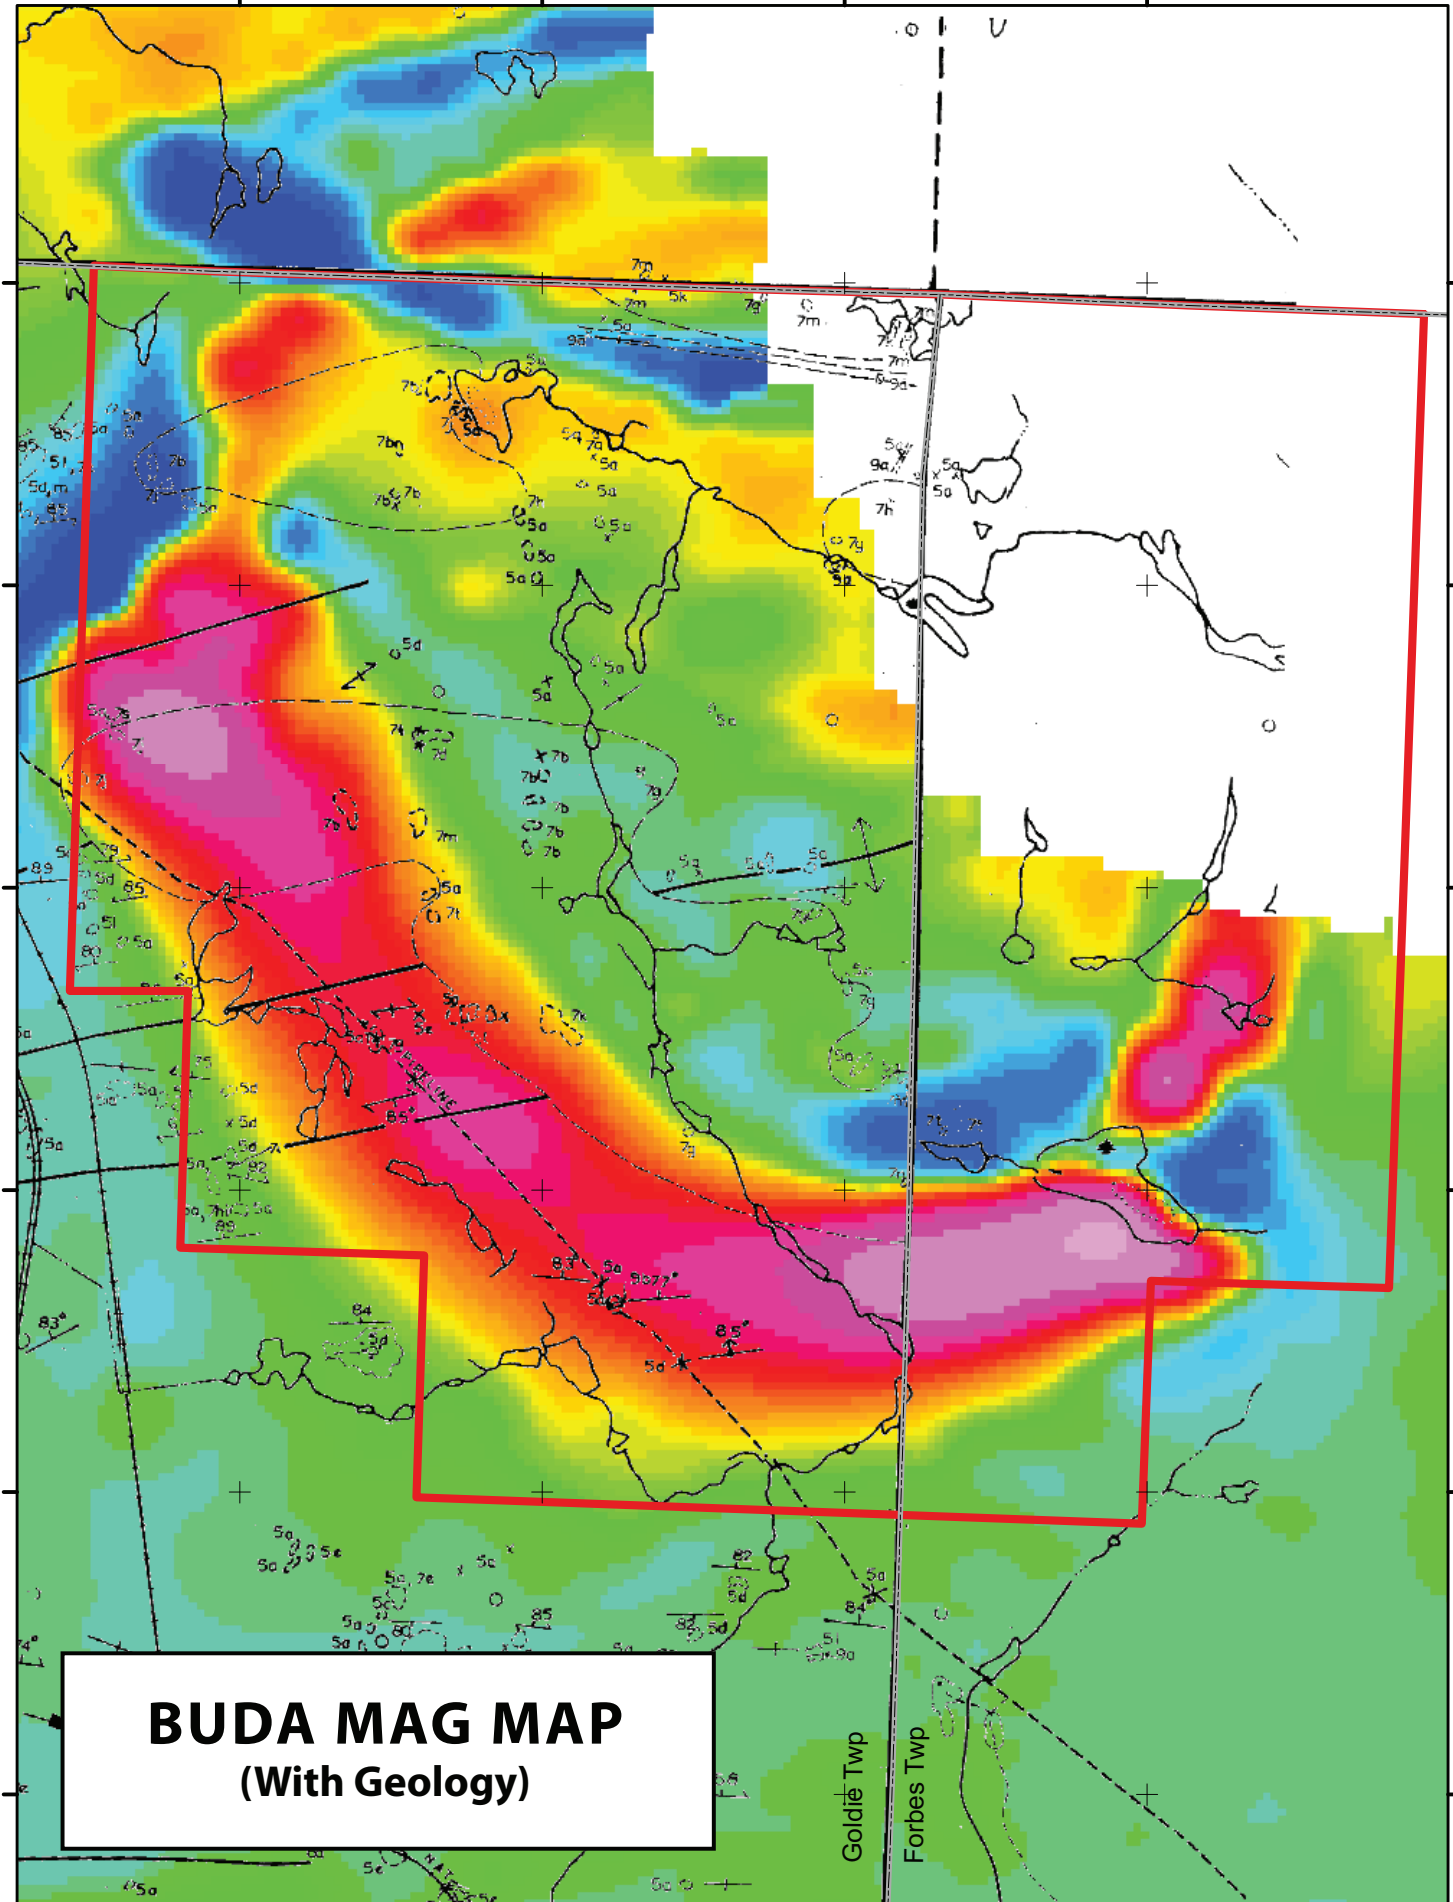

294000

295000

296000

297000

5395000

5394000

5393000

5392000

5391000

5390000

BUDA MAG MAP
(With Geology)

Goldie Twp

Forbes Twp